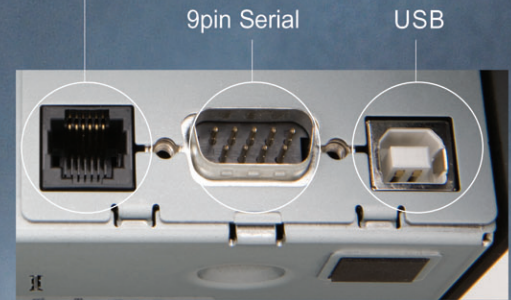

### Dual Interface

With a USB and serial interface on board, the CT-S310 II is a future-proof investment.

### Tool-free Maintenance

Paper jam? No problem. The CT-S310 II comes with the same intelligent service features as CITIZEN's high-end printers. The easily removable auto cutter and printer head make for quick and easy maintenance.

### Long Life Print

The new LLP functions can extend the print head life up to 200km.

**CITIZEN**  
Micro HumanTech

Cash Drawer Kickout